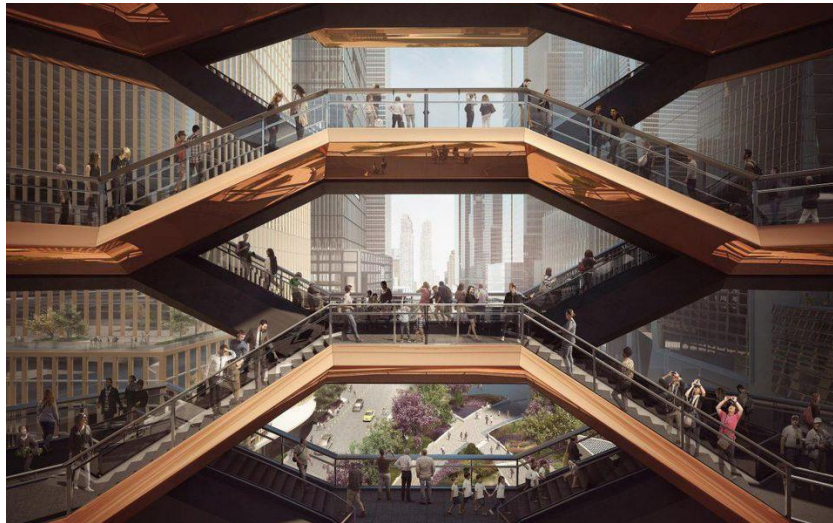

731 views May 9, 2019, 07:59am

These Instagram-Worthy Staircases Take Luxury Developments To The Next Level

Brenda Richardson

Contributor

Real EstateI cover residential real estate, including buying, selling and trends.

An upper-level view through the Vessel at Hudson Yards in Manhattan
FORBES MASSIE STUDIO

Luxury residential developers are taking bold and beautiful steps with statement staircases. Not only are staircases becoming Instagrammable design features in condo and apartment buildings, but they also have the potential to promote physical health, especially during May, which is National Physical Fitness and Sports Month.

The extraordinary centerpiece of New York City's new Hudson Yards development is its spiral staircase, the Vessel, a giant public sculpture that has gone viral. The interactive artwork was imagined by Thomas Heatherwick and Heatherwick Studio as a focal point where people can enjoy new perspectives of the city and one another from different heights, angles and vantage points.

Comprised of 154 intricately interconnecting flights of stairs, almost 2,500 individual steps and 80 landings, the nearly one mile of vertical climb offers extraordinary views of the city, midtown Manhattan and the Hudson River.